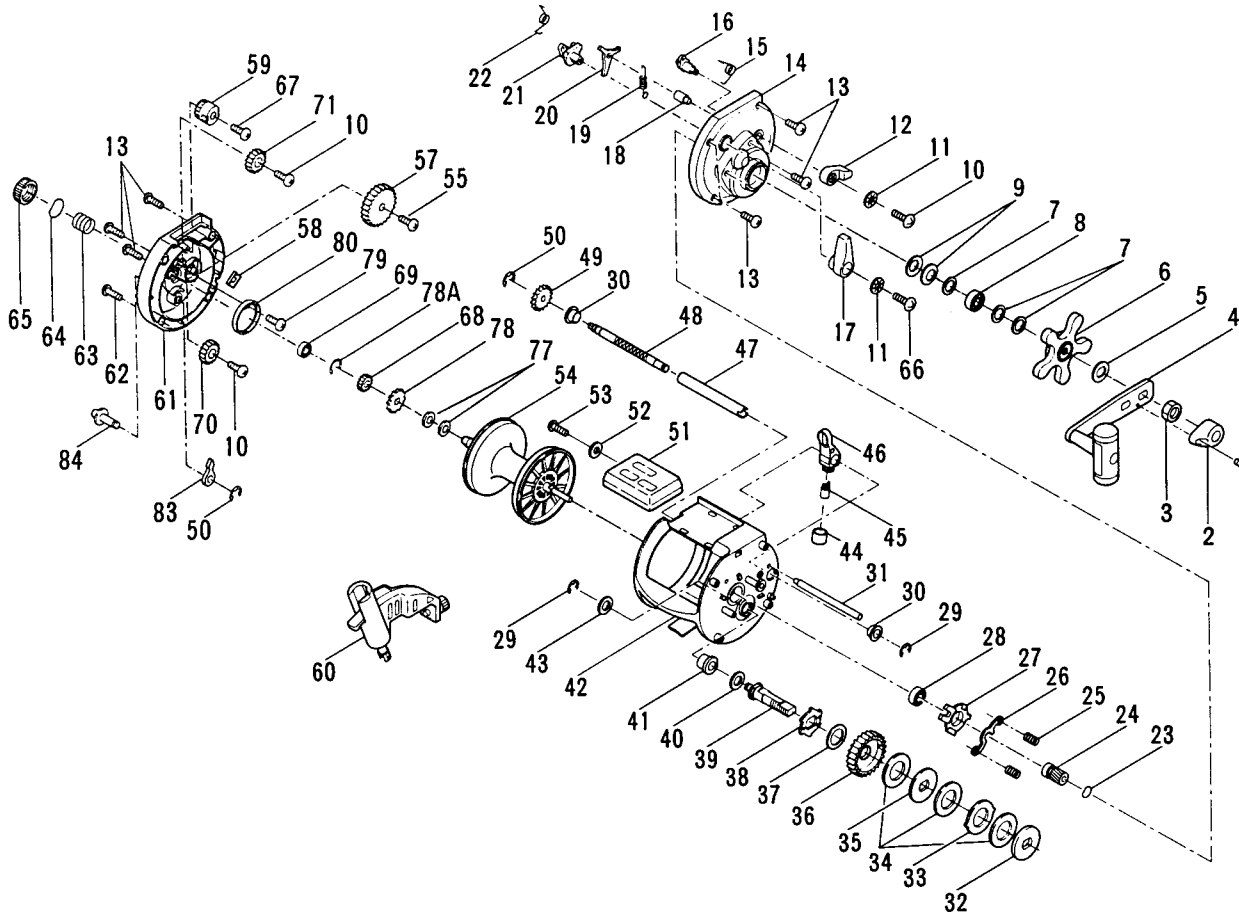

MODEL 875LC

PARTS LIST FOR MODEL 875LC

KEY NO.	PART NO.	DESCRIPTION
1	32-875	Handle Lock Screw
2	110A-875	Handle Nut Cap
3	23-875	Handle Nut
4	24-875	Handle Assembly
5	8-875	Thrust Washer
6	10-875	Drag Star Assembly
7	9-875	Star Washer (3)
8	20-722	R.S. Plate Bearing
9	8A-875	Disc Spring (2)
10	22-875	Mounting Screw (3)
11	22A-875	Eccentric Washer (2)
12	21A-875	Direct Drive Lever
13	39A-875	Mounting Screw (7)
14	1-875	R.S. Plate
15	104-875	Direct Drive Spring
16	19C-875	Direct Drive Eccentric
17	21-875	Eccentric Lever
18	158-875	Dog Pin
19	14-875	Dog Spring
20	15-875	Dog
21	19-875	Eccentric
22	22-875	Eccentric Spring
23	40-875	Thrust Washer
24	13-875	Pinion Gear
25	18-875	Clutch Spring (2)
26	12-875	Pinion Yoke
27	11-875	Eccentric Jack
28	55-875	Spool Bearing
29	98D-875	Retaining Ring (2)
30	43-875	Worm Bearing (2)
31	58-875	Line Guide Post
32	86-875	Metal Drag Washer
33	7-875	Ear Drag Washer
34	6-875	Drag Washer HT-100 (3)
35	86A-875	Metal Drag Washer
36	5-875	Main Gear
37	4-875	Fibre Washer
38	98R-875	Ratchet Assembly
39	98S-875	Gear Stud
40	98A-875	Gear Stud Washer
41	98B-875	Gear Stud Bearing
42	183-875	Frame
43	98C-875	Gear Stud Washer
44	48-875	Pawl Cover Screw
45	47-875	Pawl
46	46-875	Line Guide
47	50-875	Worm Shaft Shield
48	42-875	Worm Shaft
49	45-875	Worm Shaft Gear
50	42B-875	Retaining Ring (2)
*51	303-875	Control Box Asm. (Feet)
*51	303-875M	Control Box Asm. (Metric)
52	304-875	Flat Washer
53	305-875	Control Box Screw
54	29-875	Spool Assembly
55	39B-875	Mounting Screw
57	64-875	Idler Gear
58	96-875	Line Storage Clip
59	306-875	Control Box Gear
60	302-875	Bogey Wheel Assembly
61	27-875	L.S. Plate
62	39-875	Mounting Screw
63	41-875	L.S. Bearing Spring
64	41C-875	Thrust Washer
65	40A-875	L.S. Bearing Cap
66	63B-875	Eccentric Screw
67	63-875	Gear Mounting Screw
68	66-875	Spool Gear
69	55A-875	Spool Ball Bearing
70	64A-875	Idler Gear A
71	64B-875	Idler Gear B
77	81A-875	Click Ratchet Spacer (2)